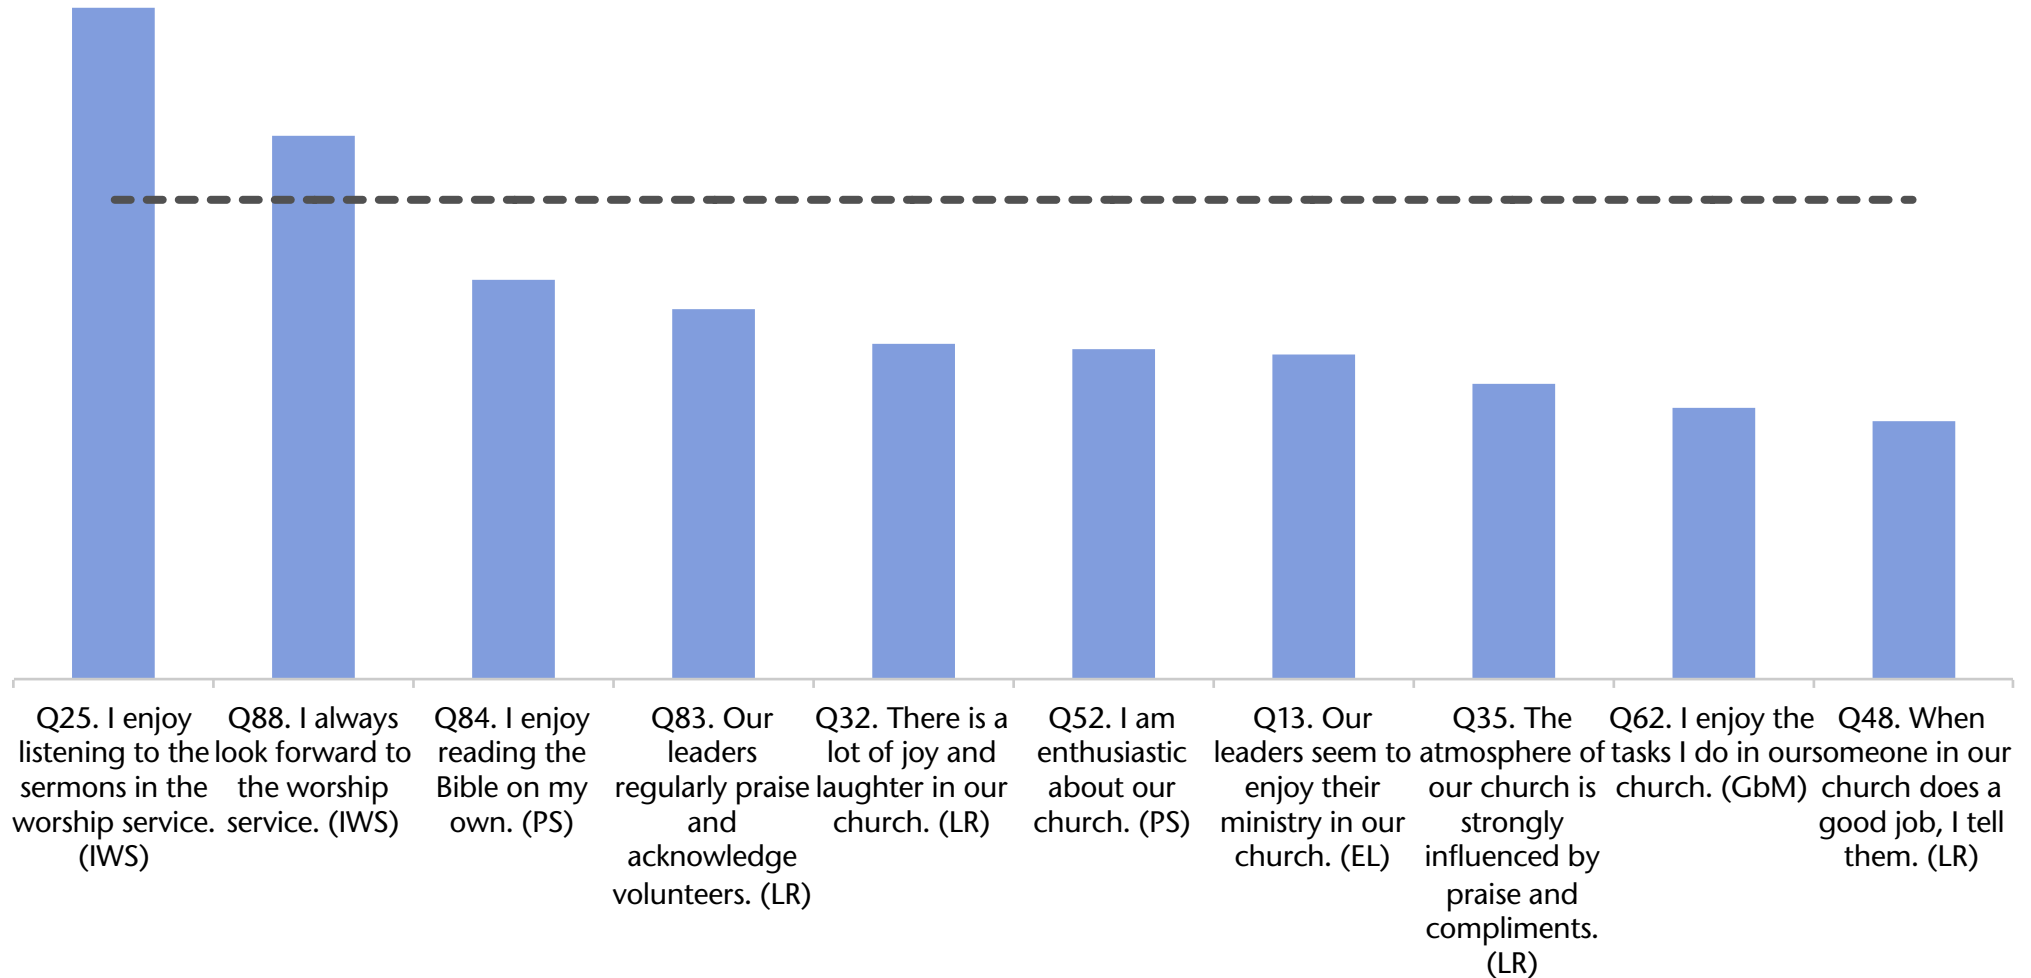

Out of 24 themes, this one ranks number **3**

----- Our church's overall average

As a church, what is our experience of joy?

Out of 24 themes, this one ranks number **22**

----- Our church's overall average